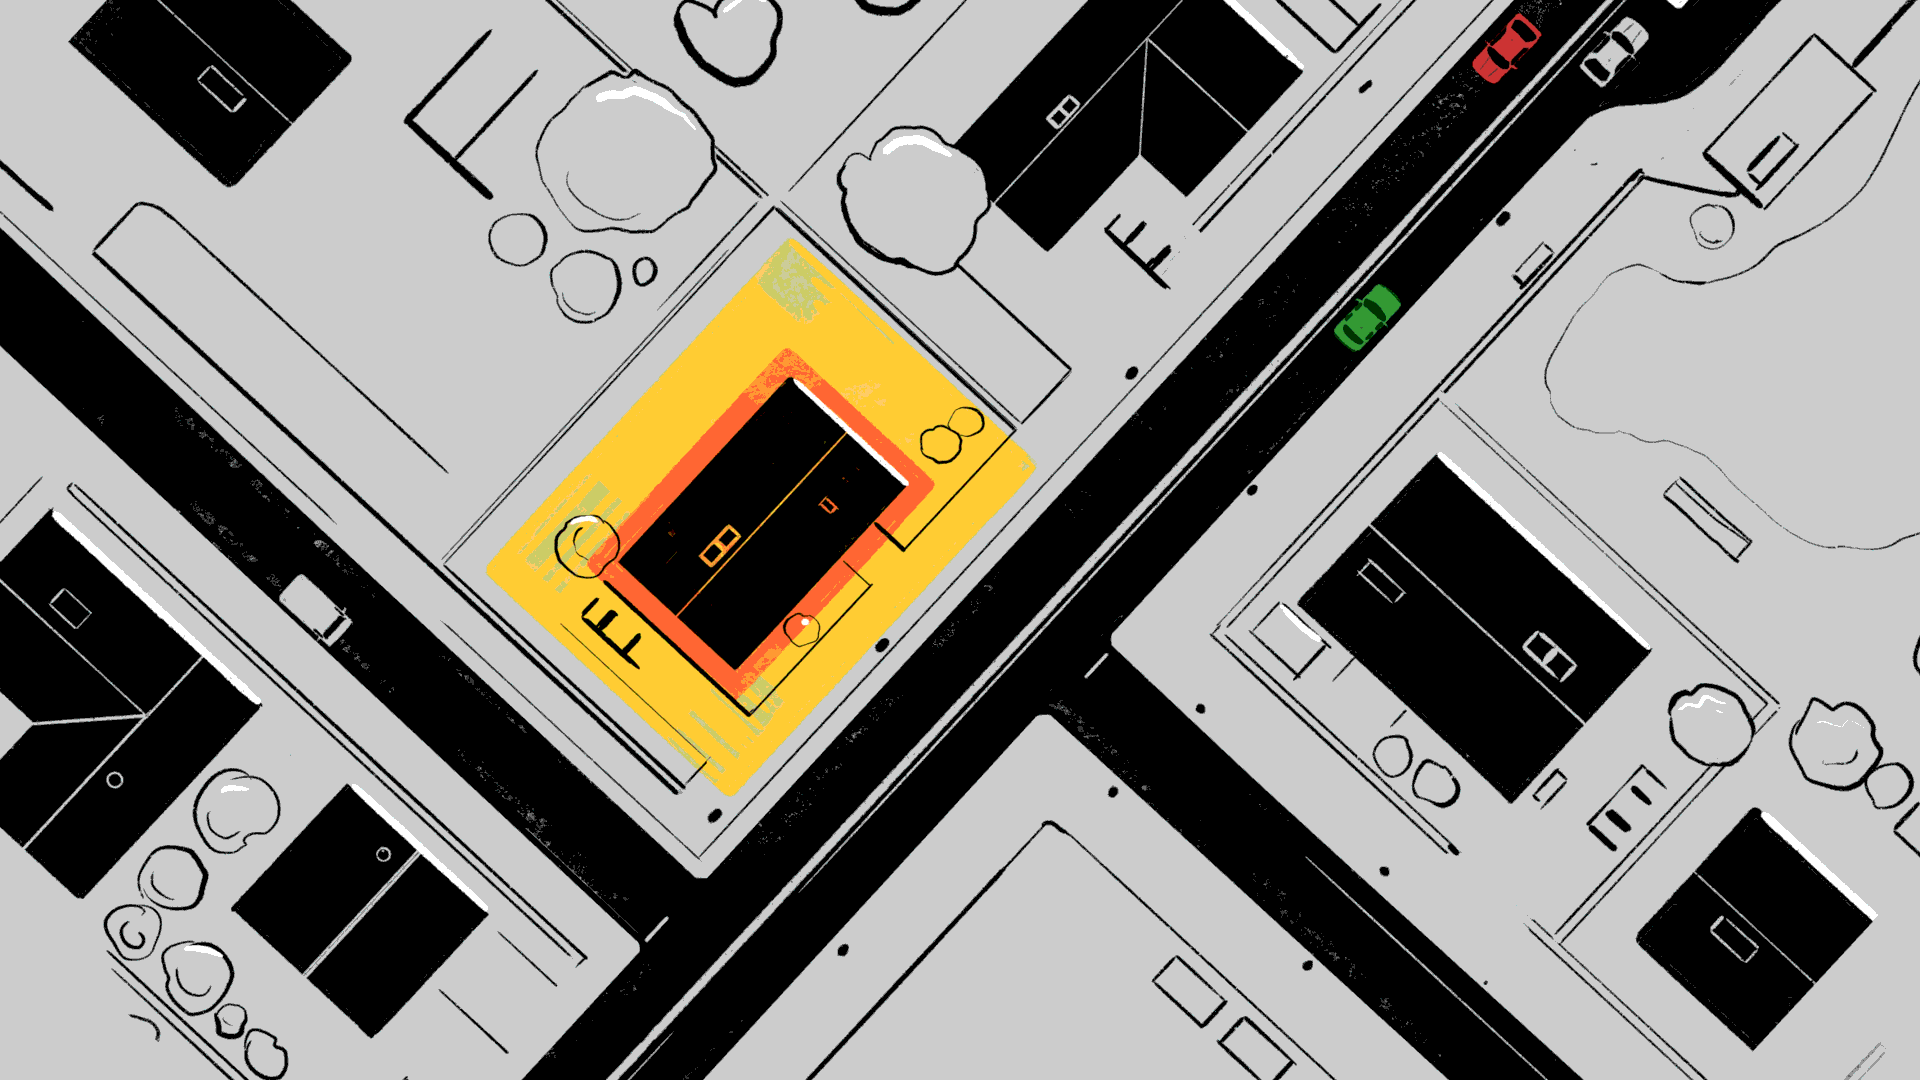

## **2. Digital rund um die Uhr nah am Kunden**

The image features a stylized, grey-toned city skyline in the background, including various skyscrapers and a prominent tower. In the foreground, a yellow banner with a white border is centered. Below the banner, a black cylindrical object is shown, surrounded by numerous small, rectangular blocks in yellow and orange, which appear to be data packets or particles moving through a space. The overall composition is clean and modern, emphasizing data flow and technology.