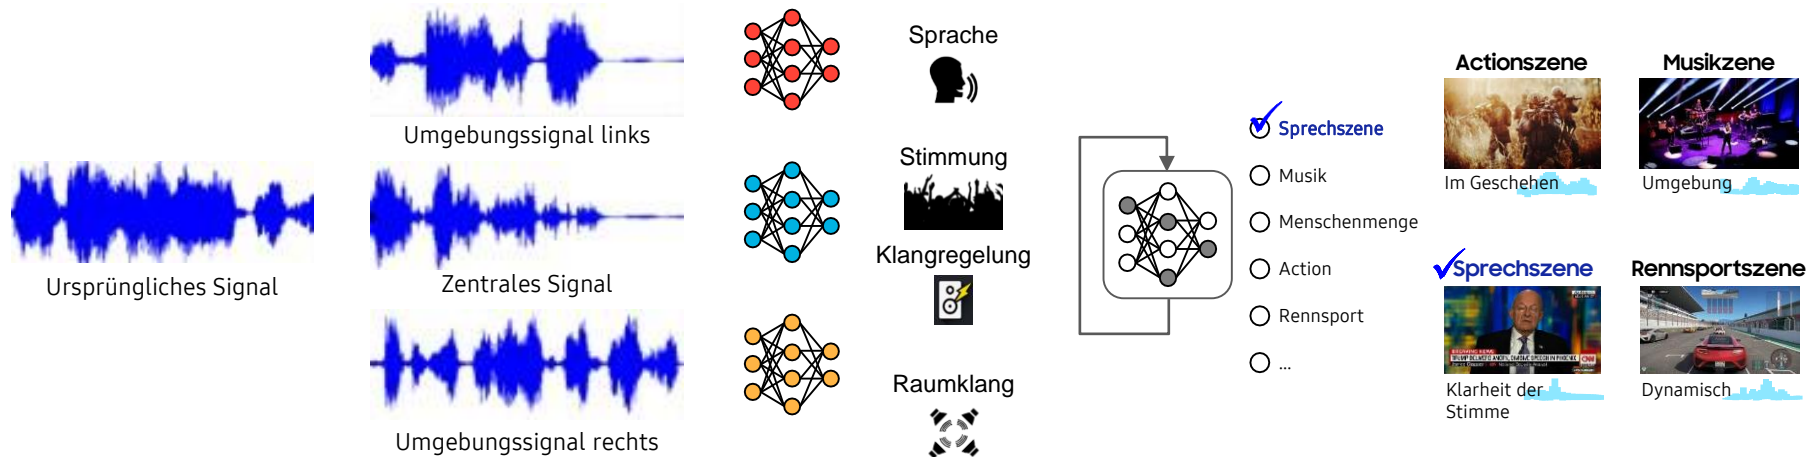

4K AI Upscaling

AI Upscaling

AI Sound

AI Sound

Klassifizierung von Audioszenen in Echtzeit

Universal Guide

For You

TV Shows

Movies

one

Call the Midwife

2016 | TV-PG | Drama

A drama about the lives of a group of midwives who care for expectant mothers in the East End of London during...

8:00 PM — 8:55 PM

On Now

LIVE